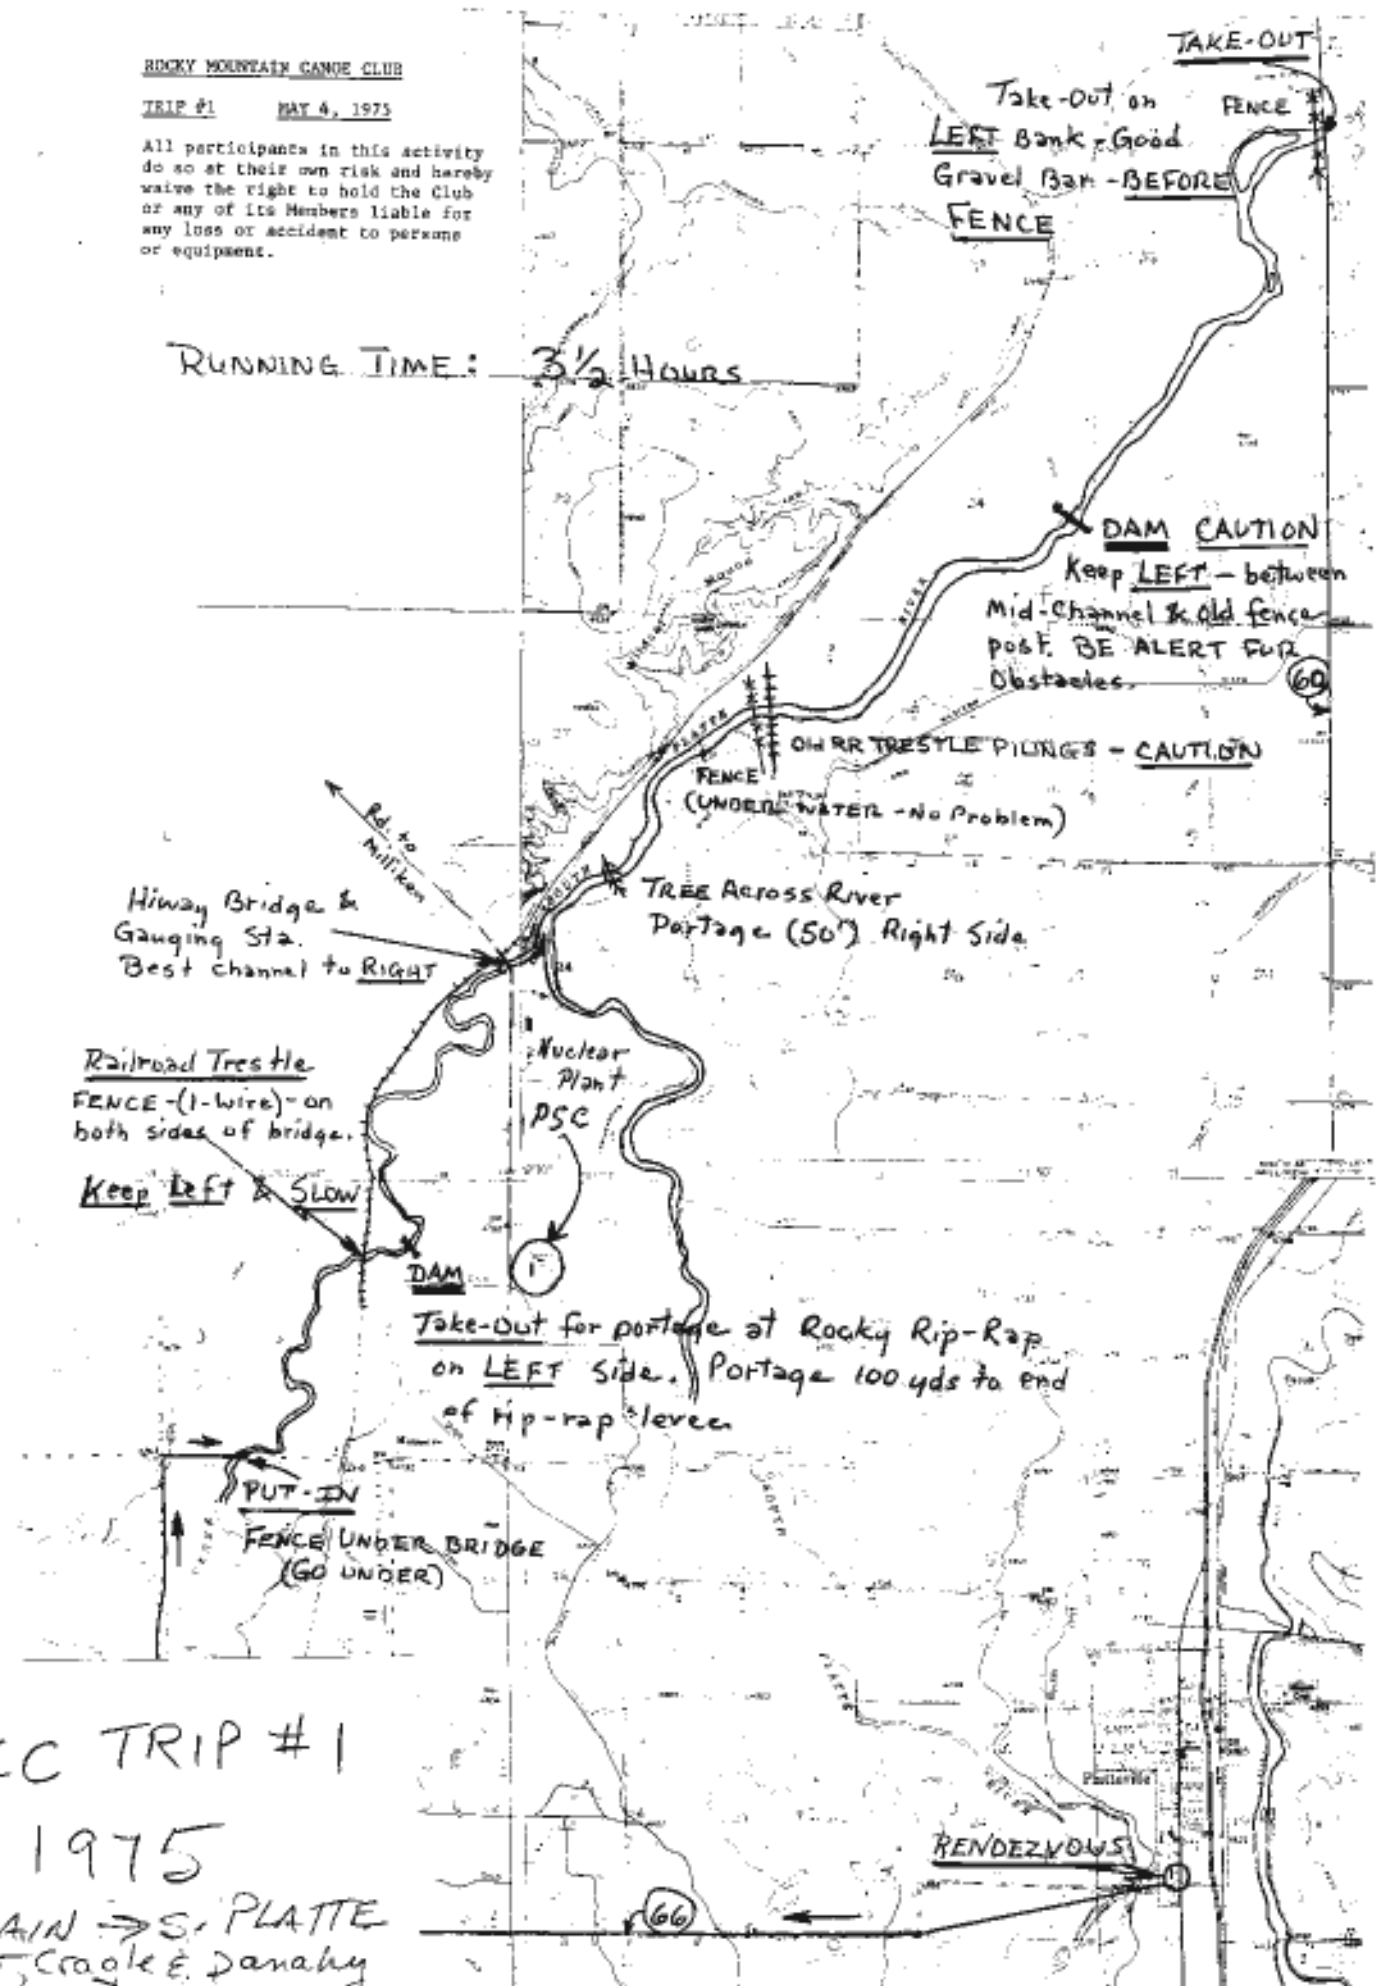

ROCKY MOUNTAIN CANOE CLUB

TRIP #1 MAY 4, 1975

All participants in this activity do so at their own risk and hereby waive the right to hold the Club or any of its Members liable for any loss or accident to persons or equipment.

RUNNING TIME: 3 1/2 Hours

Rmcc TRIP #1

1975

ST VIRAIN → S. PLATTE
Keeler, Cragle & Danahy

Jeff Keeler